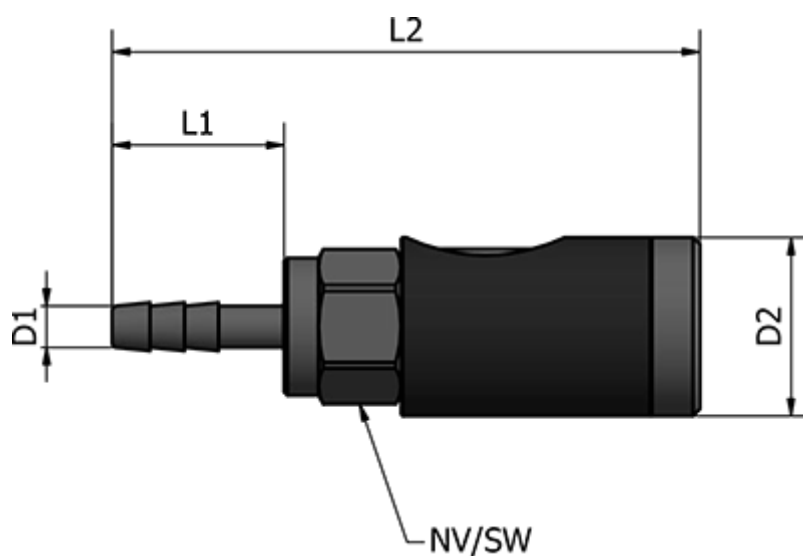

Article number: 58624432D

Description: Safety coupling w. stem  $\varnothing 9$   
NW 7.2, w. pushbutton

## Measures

D1 ((mm) =  $\varnothing 9$

D2 (mm) = 26

L1 (mm) = 25

L2 (mm) = 88.5

SW (mm) = 21

Weight (g) = 112